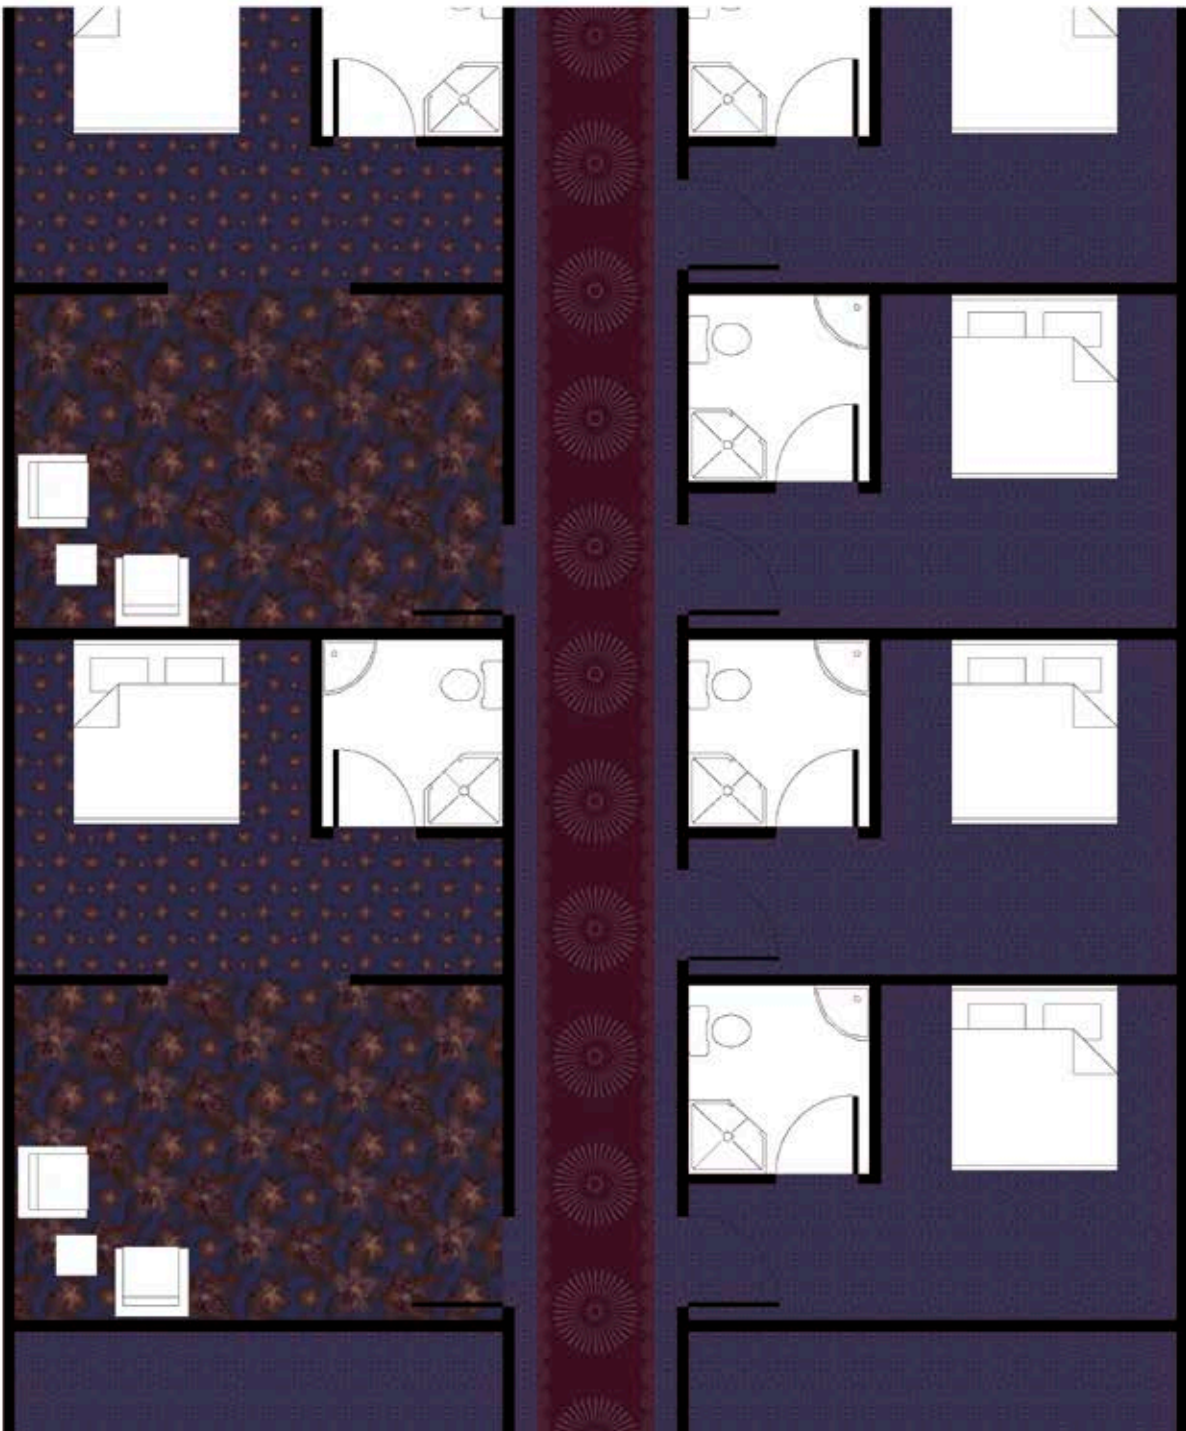

- RF52752502 Lily Flower
- RF52752503 Young Lily
- RF52752522 Cosmic Corridor
- RF52752552 Cosmic Flower

Ref.: 1210 ege

RF52752502

RF52752503

RF52752522

RF52752552

Rosy Baroque

Impressive, architectural works of art, reminiscent of baroque gardens at Versailles, and clusters of the most beautiful rose bushes embellish the garden and together create a powerful, yet feminine and romantic ambience. Classical features reinterpreted with scrolls, photographic roses and dot designs.