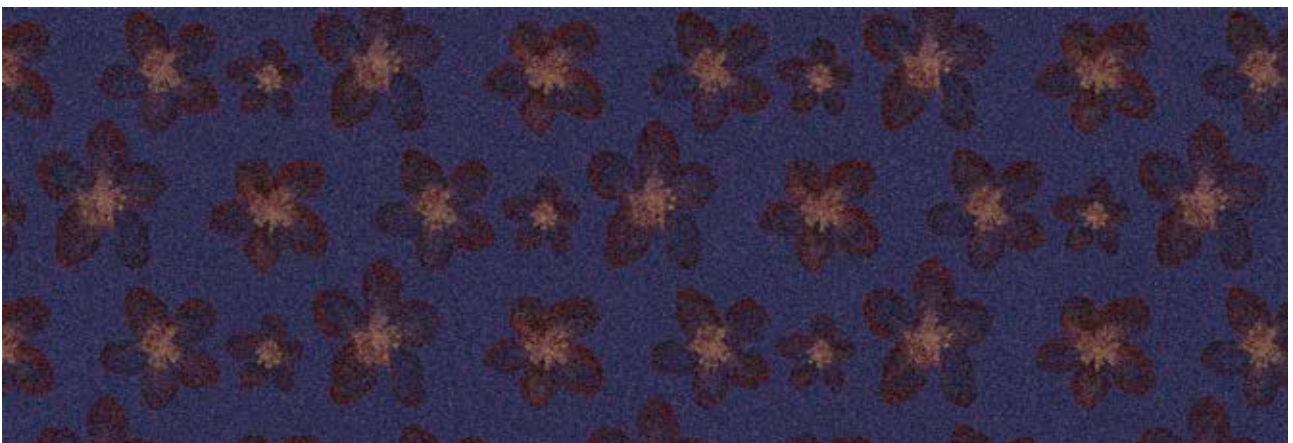

Photo GB6 – background can be recoloured

Photographic design – no recolour possible.
Similar predefined colour options are available on palette 5285

RF52752503 Young Lily

5275

w: 99.1 cm x l: 48.1 cm

Photo GB6 – background can be recoloured