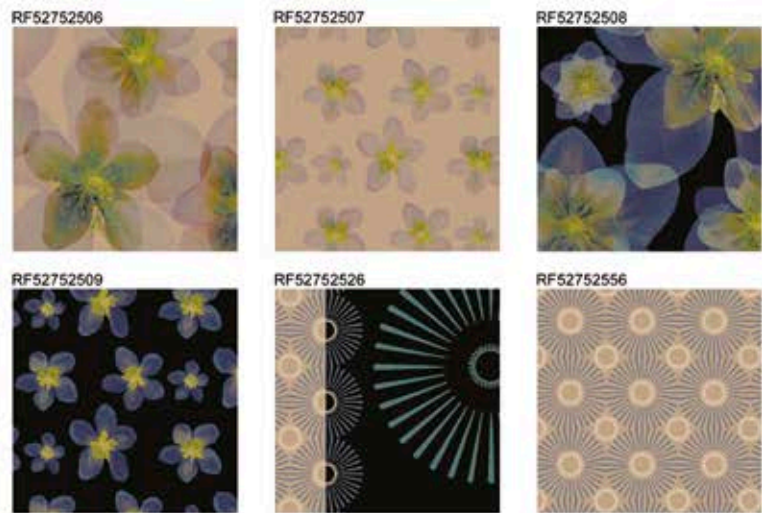

- RF52752506 Lily Flower
- RF52752507 Young Lily
- RF52752508 Lily Flower
- RF52752509 Young Lily
- RF52752526 Cosmic Corridor
- RF52752556 Cosmic Flower

Ref.: 1209 ege