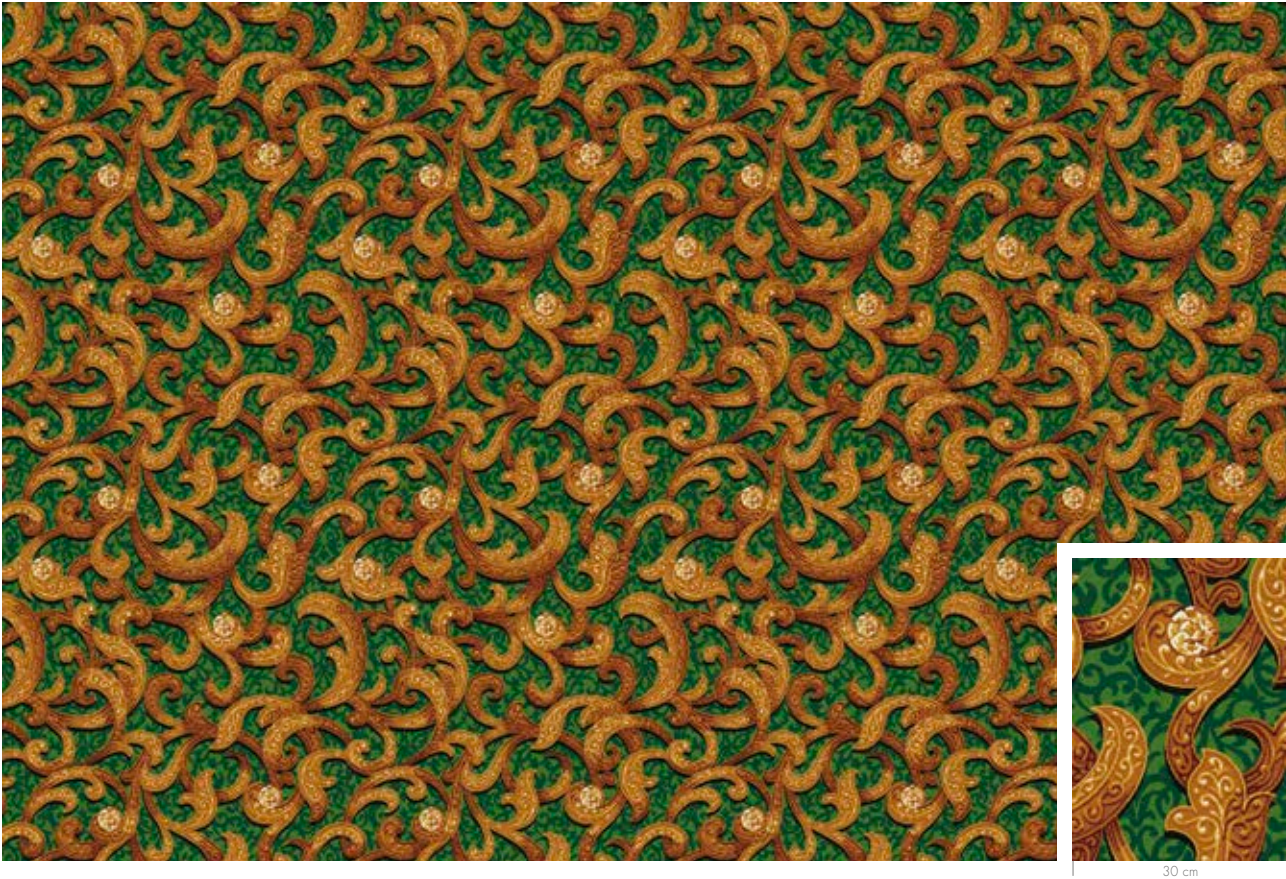

Stone Settings

Diamonds

Outfill
Border
Corner
Infill

RF52203458
RF52203459
RF52203460
RF52203461

Beatrice

Suite Three

RF52203464 Beatrice
w: 97.5 cm x l: 97.5 cm

K5220