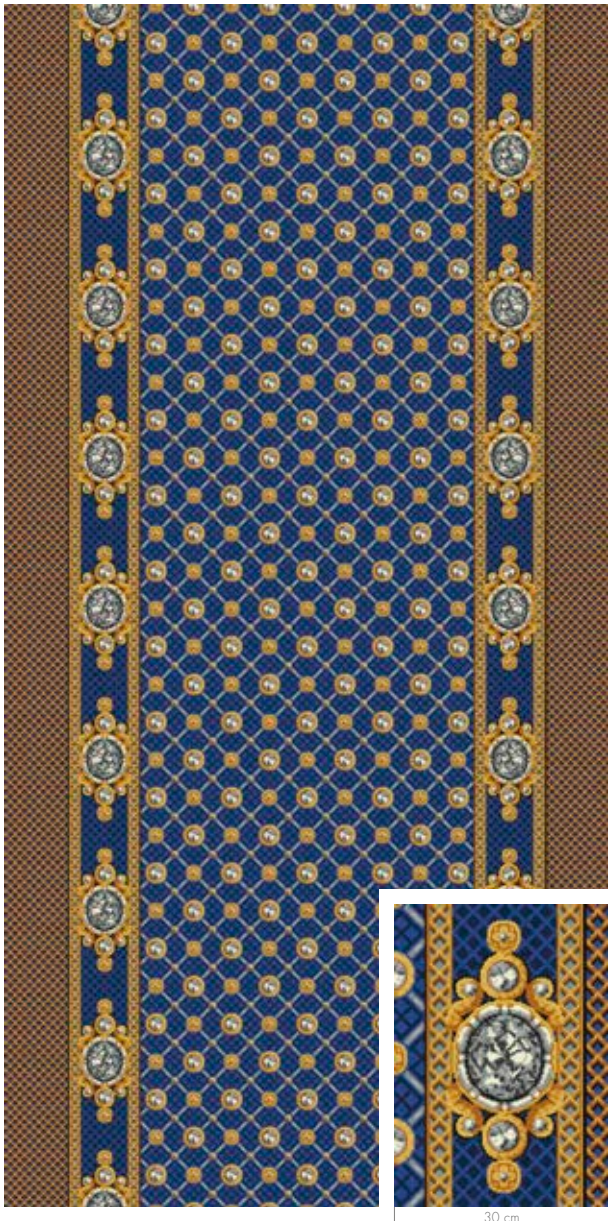

Suite One

RF52203421 Olga Corridor

w: 195.6 cm x l: 48.8 cm

K5220

RF52203422 Olga Border