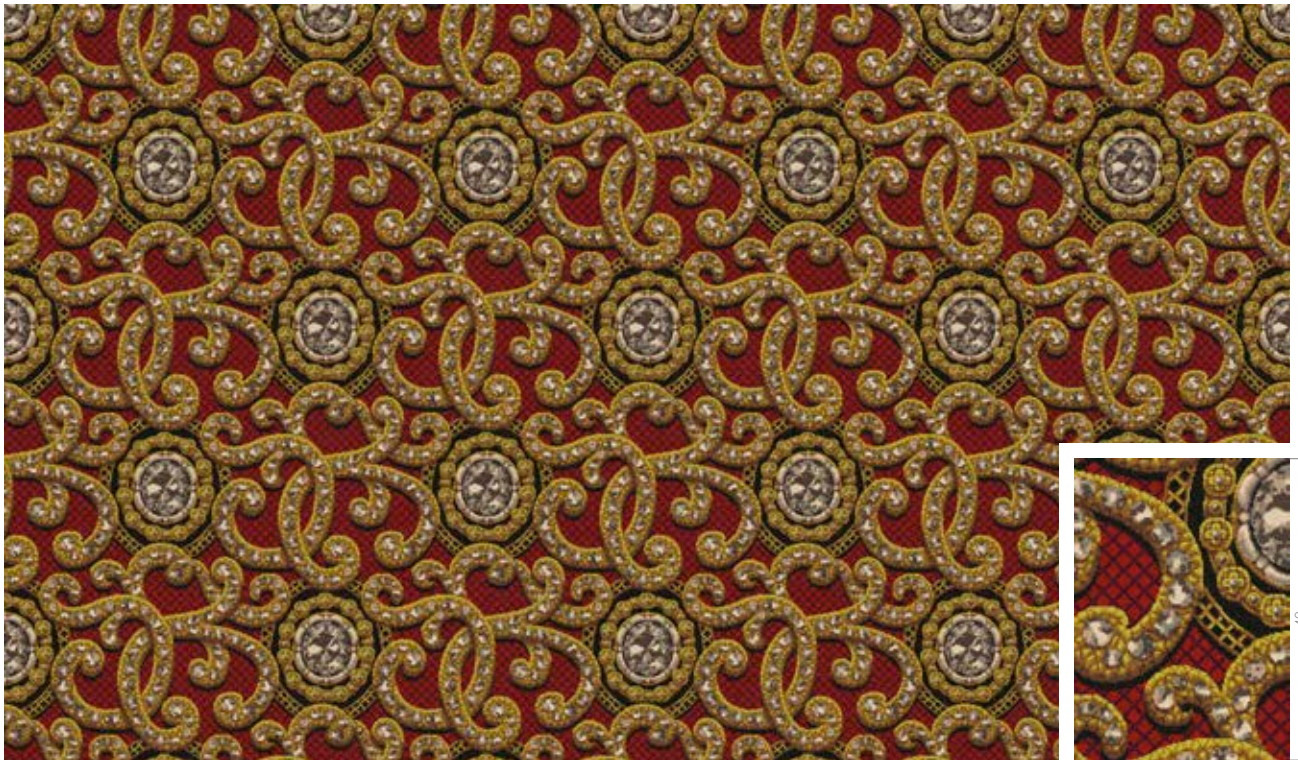

RF52753139 Tatiana

w: 97.5 cm x l: 97.5 cm

K5275

40 cm

30 cm

Background	Diamonds	Stone Settings
<table border="0"> <tr> <td>C1</td> <td>C2</td> <td>C3</td> </tr> <tr> <td>GB11</td> <td>GB12</td> <td>GB5</td> </tr> </table>	<table border="0"> <tr> <td>C4</td> <td>C5</td> <td>C6</td> <td>C7</td> </tr> <tr> <td>GB1</td> <td>GB2</td> <td>GB3</td> <td>AC15</td> </tr> </table>	<table border="0"> <tr> <td>C8</td> <td>C9</td> <td>C10</td> <td>C11</td> </tr> <tr> <td>AC22</td> <td>AC26</td> <td>AC25</td> <td>AC30</td> </tr> </table>

RF52203440 Tatiana

w: 97.5 cm x l: 97.5 cm

K5220