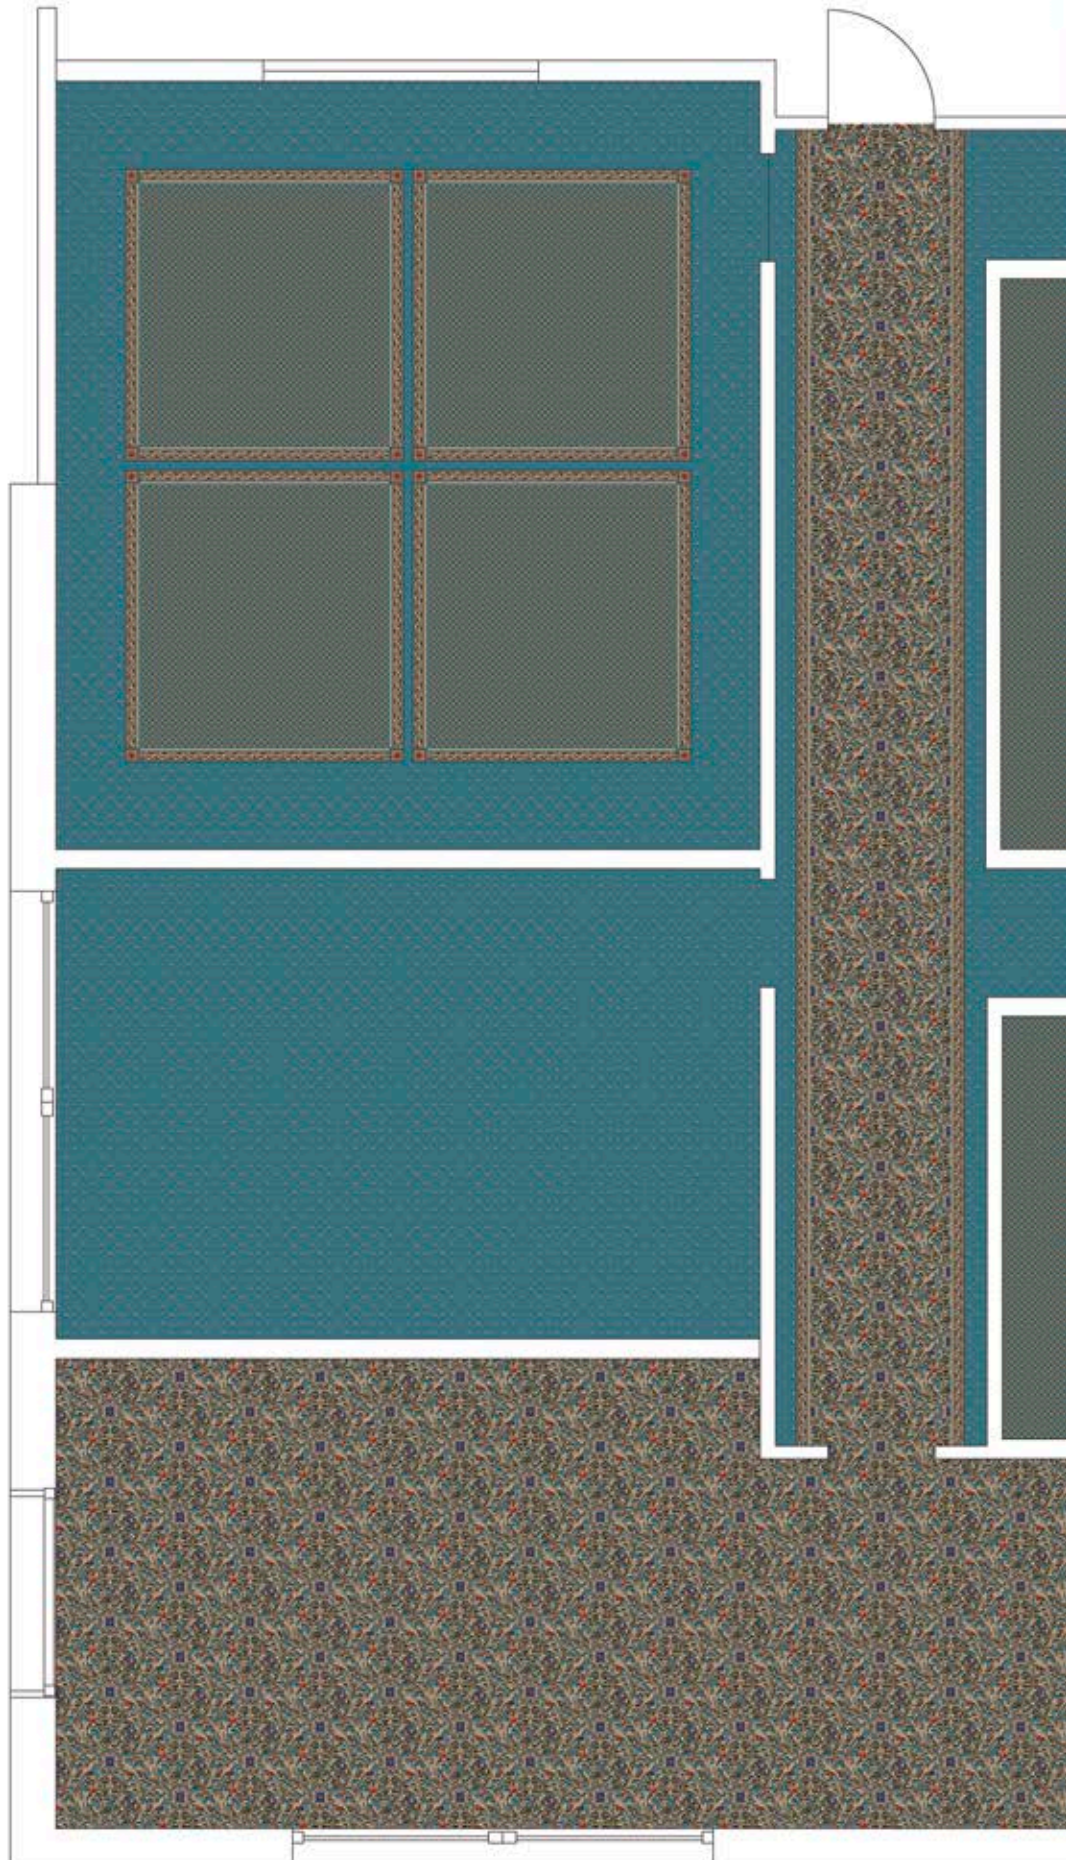

Outfill RF52753226
Border RF52753222
Corner RF52753223
Infill RF52753201

RF52753226

RF52753225