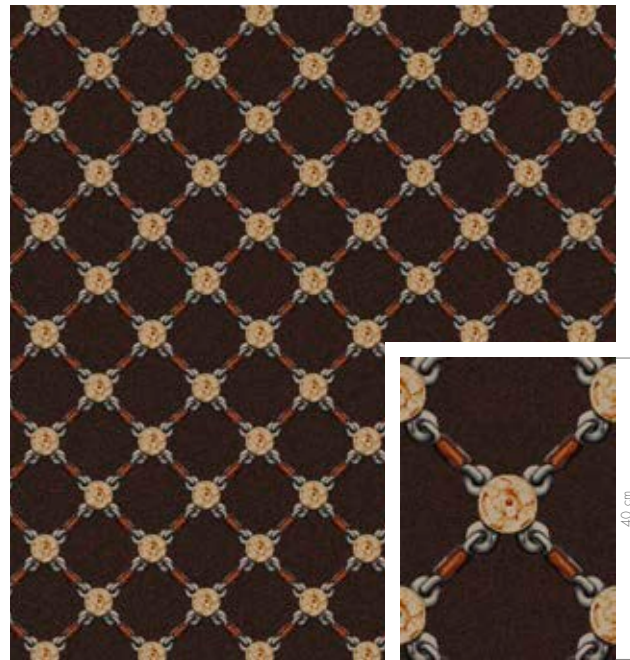

w: 32.5 cm x l: 32.5 cm

Background & Links

Diamonds

RF52953347 Anastasia

K5295

w: 32.5 cm x l: 32.5 cm

Background & Links

Diamonds

RF52953348 Anastasia

K5295

w: 32.5 cm x l: 32.5 cm

Background & Links

Diamonds

Suite Three

Victoria
&
Beatrice

Inspired from a diamond brooch
from c.1830-40