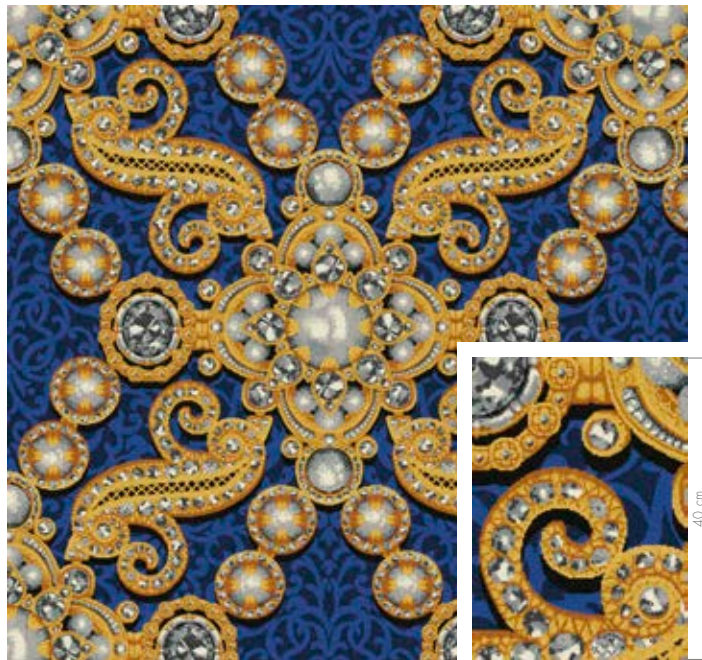

w: 195.1 cm x l: 195.1 cm

Background

Pearls & Diamonds

Stone Settings