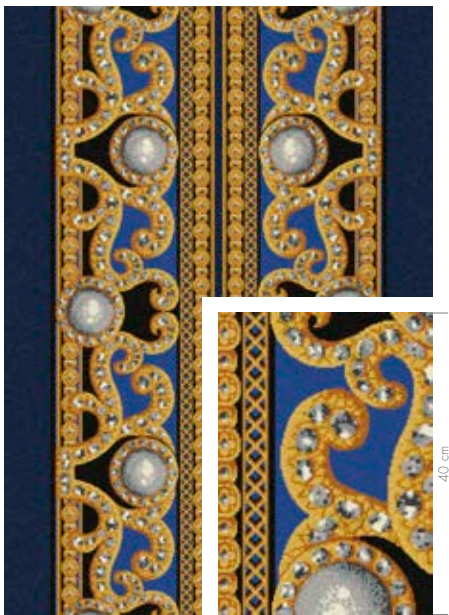

RF52203409 Alexandra Border Corner K5220

Background

Pearls & Diamonds

Stone Settings