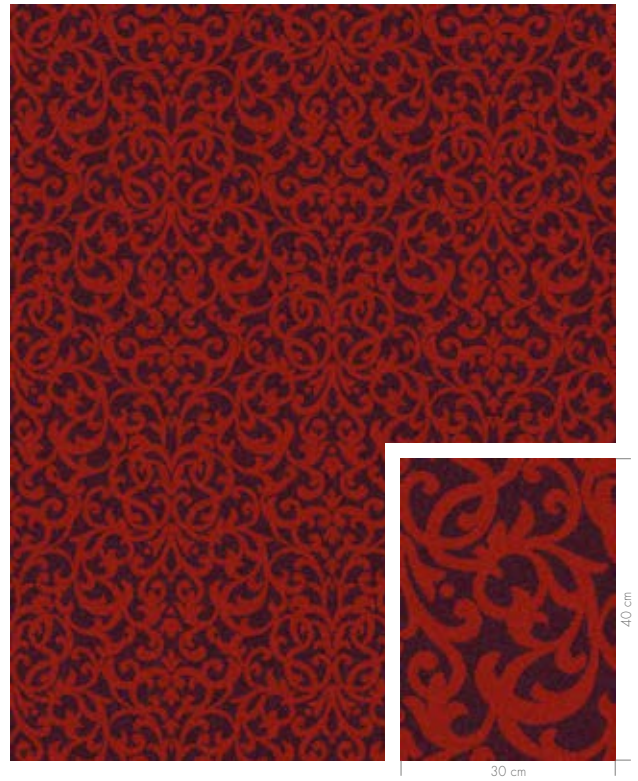

Alexandra

Suite One

RF52753101 Alexandra Outfill

w: 3.1 cm x l: 3.1 cm

K5275

RF52753102 Alexandra Infill

w: 97.5 cm x l: 97.5 cm

K5275