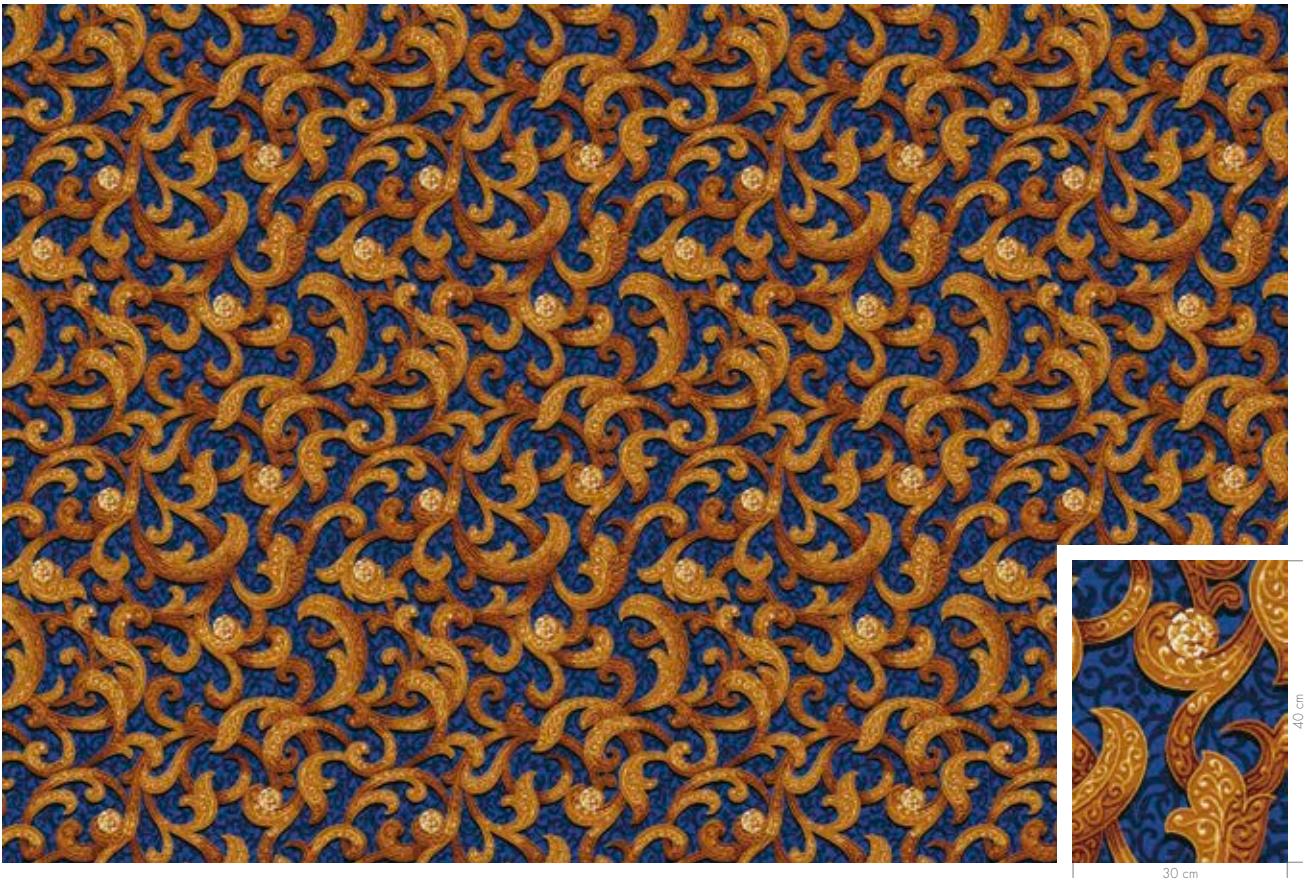

Suite Three

RF52203472 Beatrice
w: 97.5 cm x l: 97.5 cm

K5220

RF52203458 Victoria Outfill
w: 48.8 cm x l: 48.8 cm