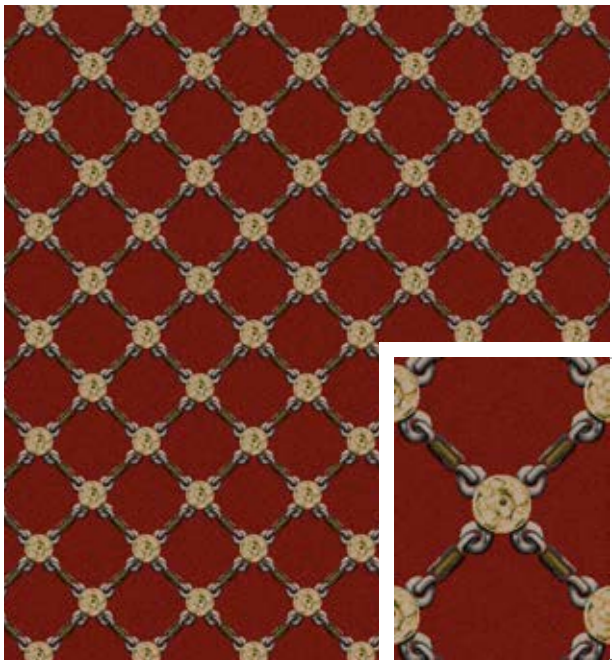

w: 32.5 cm x l: 32.5 cm

Background & Links

Diamonds

RF52953347 Anastasia

K5295

w: 32.5 cm x l: 32.5 cm

Background & Links

Diamonds