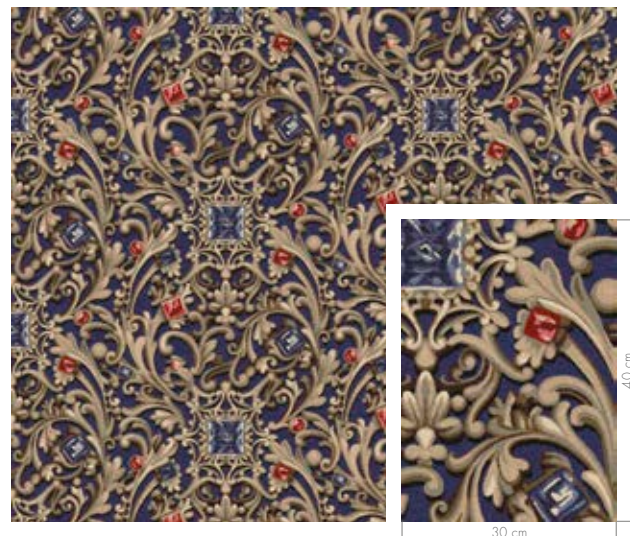

RF52753219 Isabella Border Corner

K5275

RF52753220 Isabella

w: 130.1 cm x l: 130.1 cm

K5275

Colour codes for Isabella Border (+ Corner)

Background		Stone Settings						
C1	C2	C3	C4	C5	C6	C7		
GB6	GB5	GB1	GB2	GB3	AC13	GB4		
Gem Stones		Gem Stones						
C8	C9	C10	C11	C12	C13	C14	C15	C16
GB1	AC38	AC39	GB6	GB1	AC17	GB10	GB11	AC28