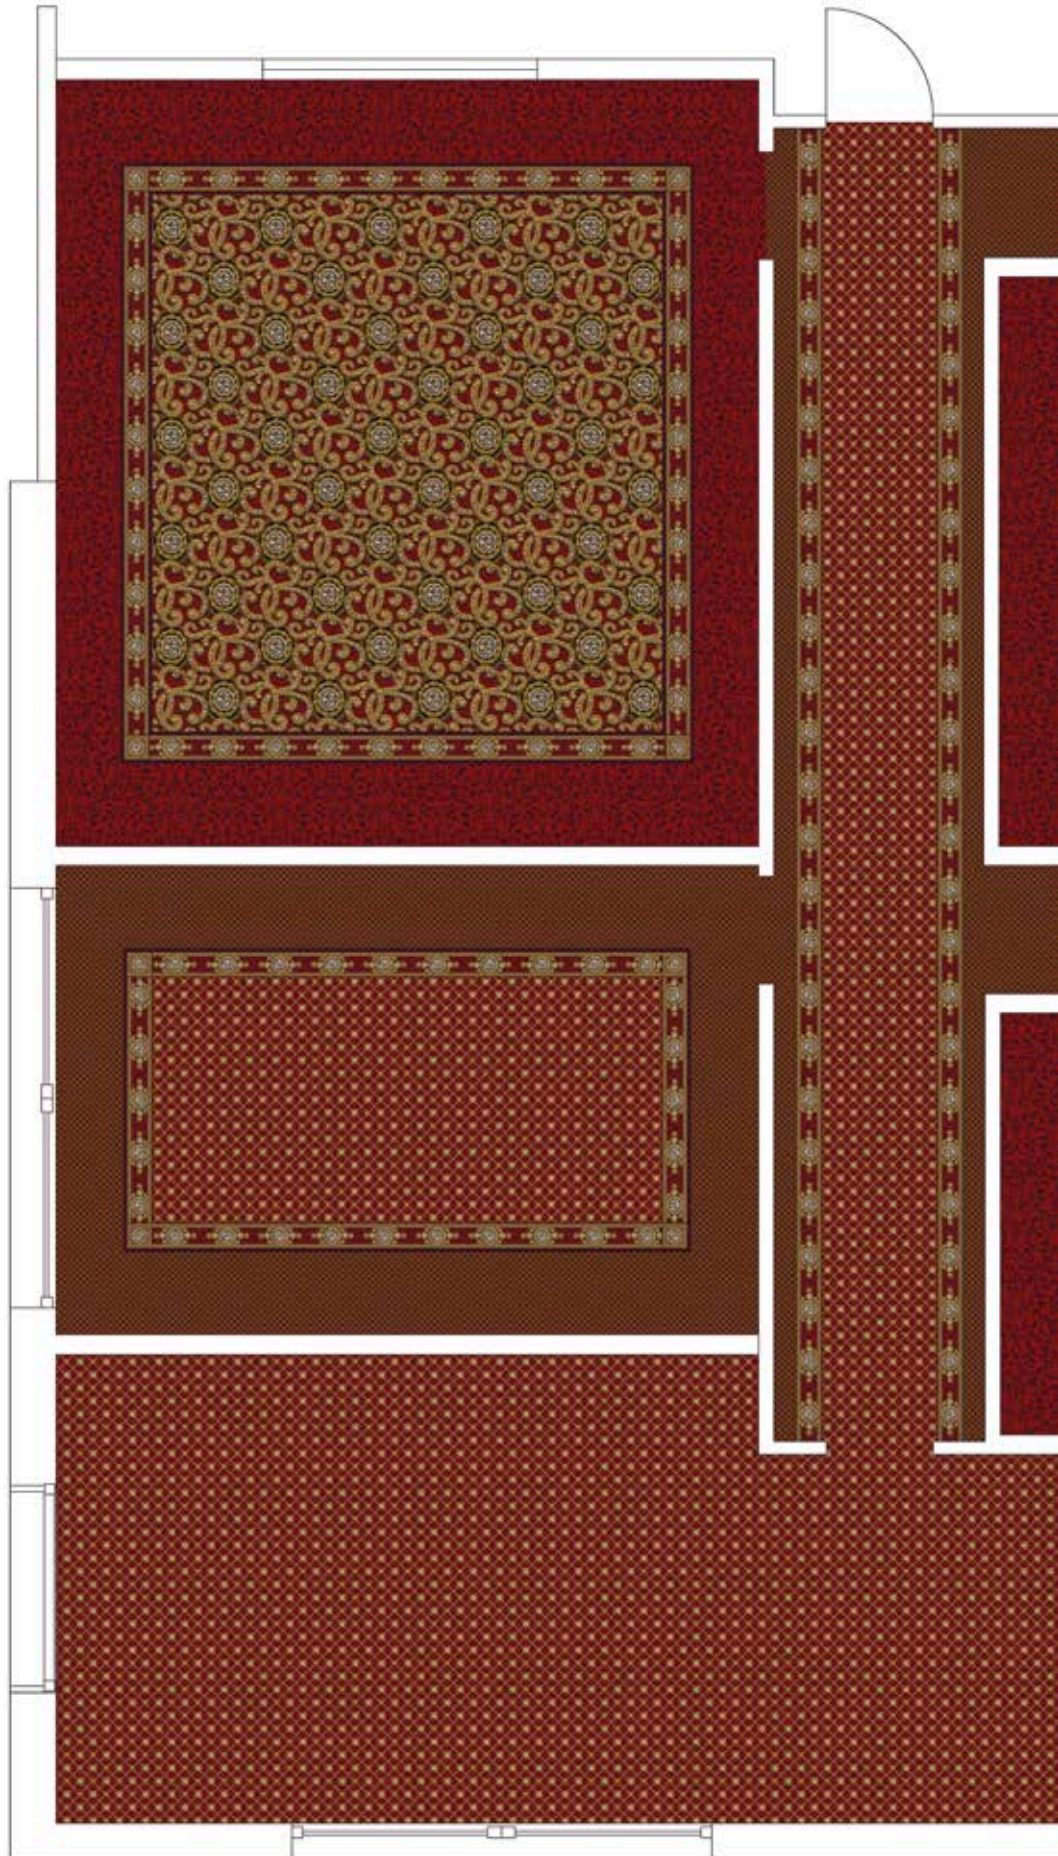

Outfill RF52753102
Border RF52753125
Corner RF52753126
Infill RF52753139

Outfill RF52753101
Border RF52753125
Corner RF52753126
Infill RF52753128

RF52753128