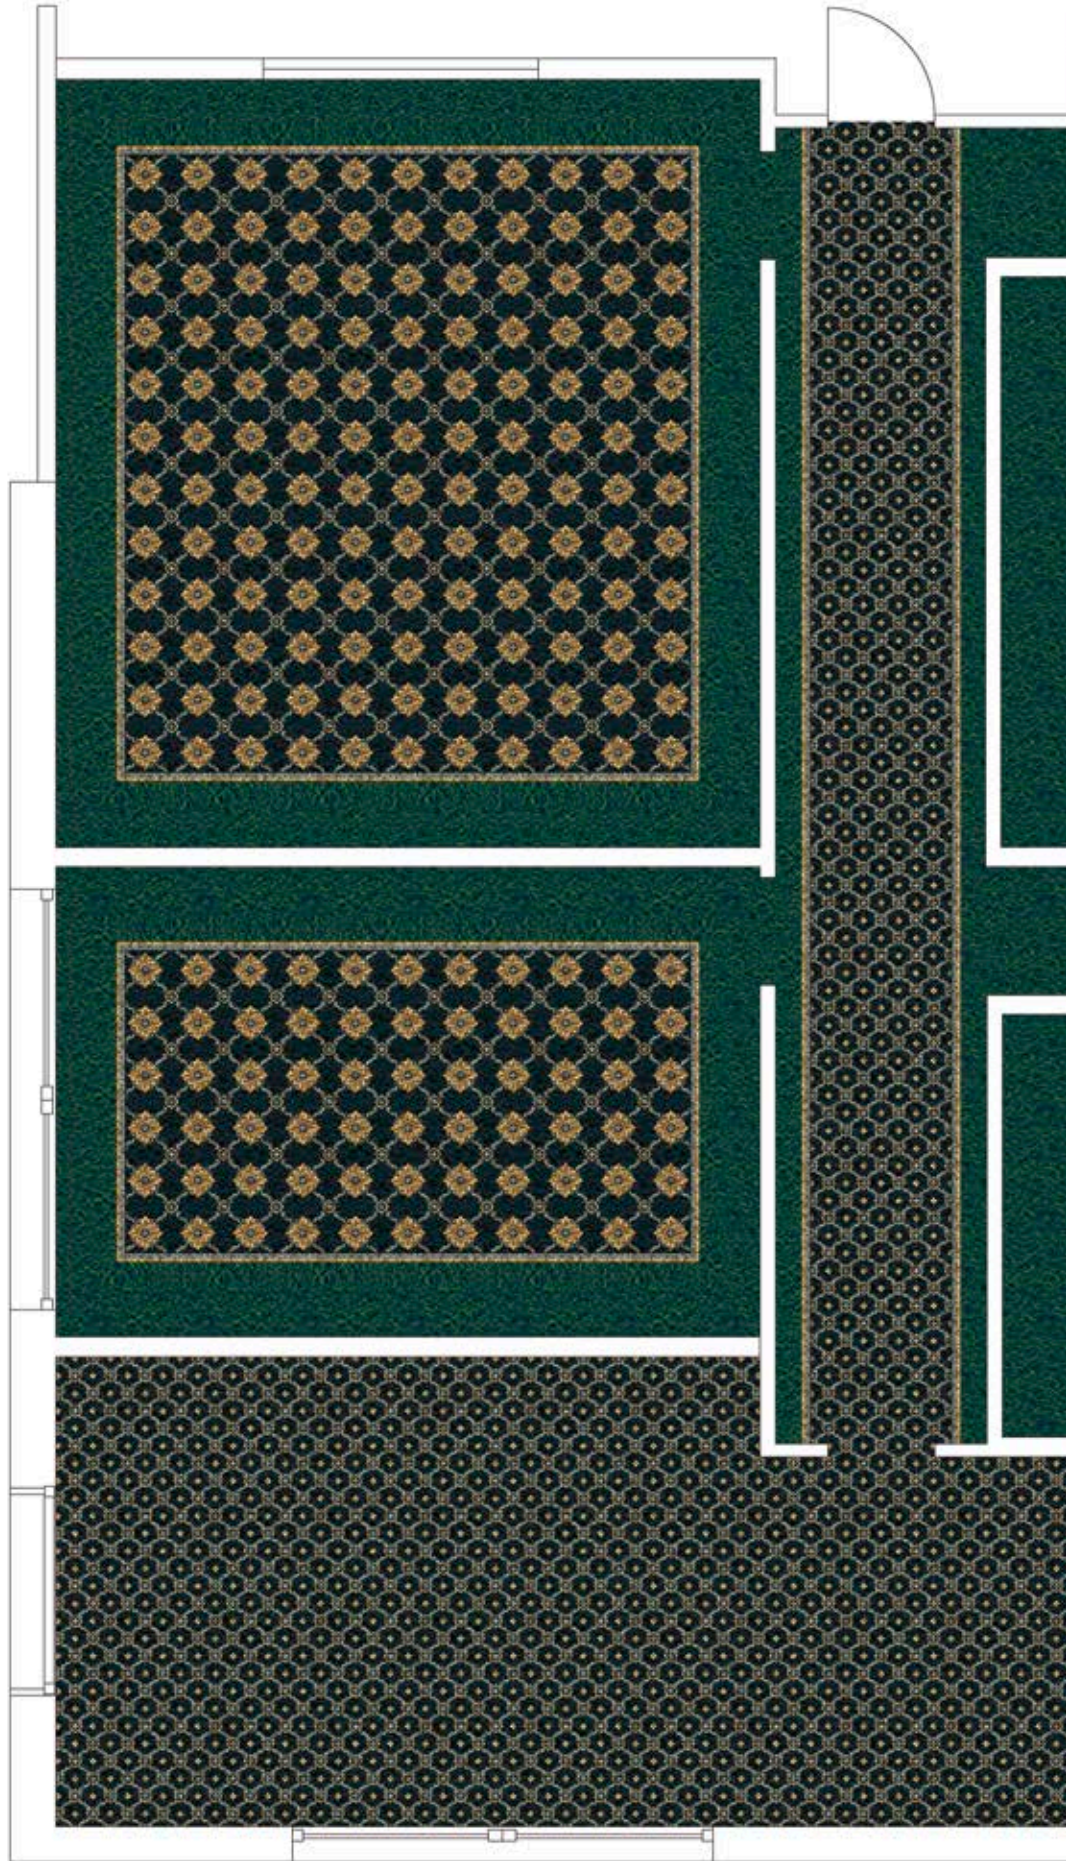

Outfill RF52203537
Border RF52203549
Infill RF52203558

Outfill RF52203537
Border RF52203549
Infill RF52203558