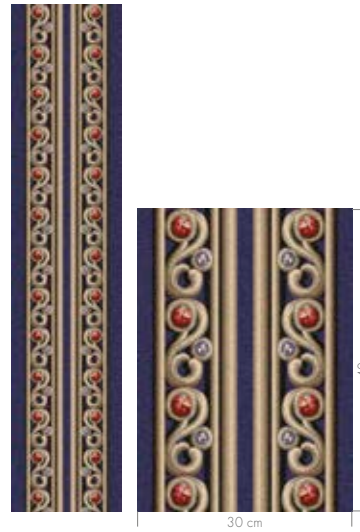

RF52753219 Isabella Border Corner

K5275

RF52753220 Isabella

w: 130.1 cm x l: 130.1 cm

K5275

Colour codes for Isabella Border (+ Corner)

Background		Stone Settings						
C1	C2	C3	C4	C5	C6	C7		
GB6	GB5	GB1	GB2	GB3	AC13	GB4		
Gem Stones		Gem Stones						
C8	C9	C10	C11	C12	C13	C14	C15	C16
GB1	AC38	AC39	GB6	GB1	AC17	GB10	GB11	AC28