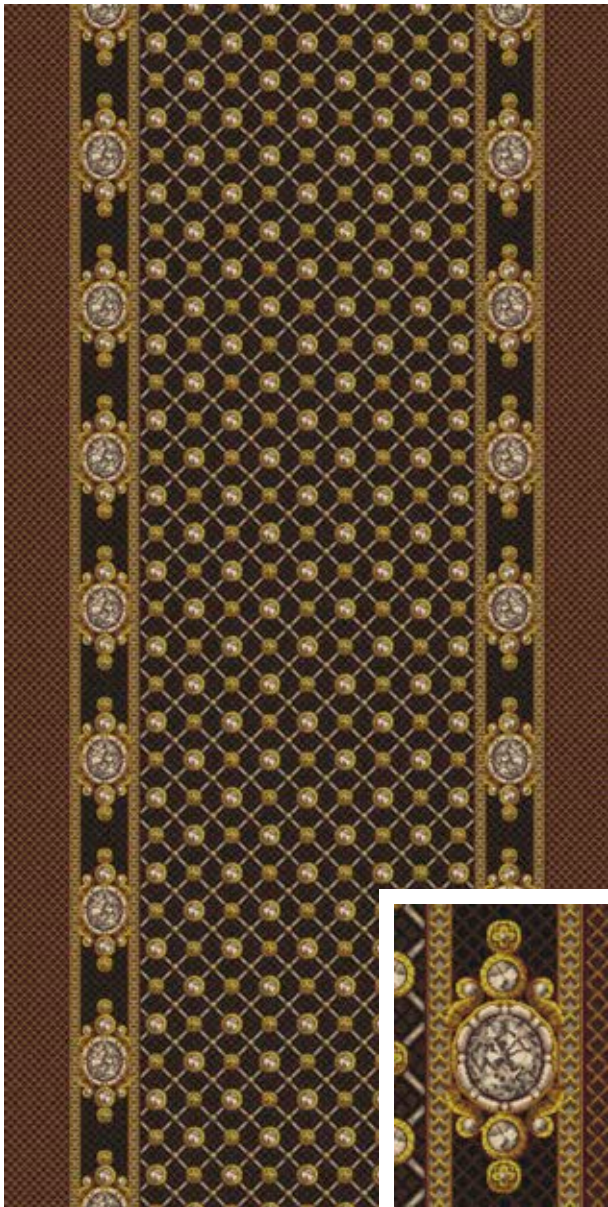

Suite One

RF52753129 Olga Corridor

w: 195.6 cm x l: 48.8 cm

K5275

RF52753130 Olga Border