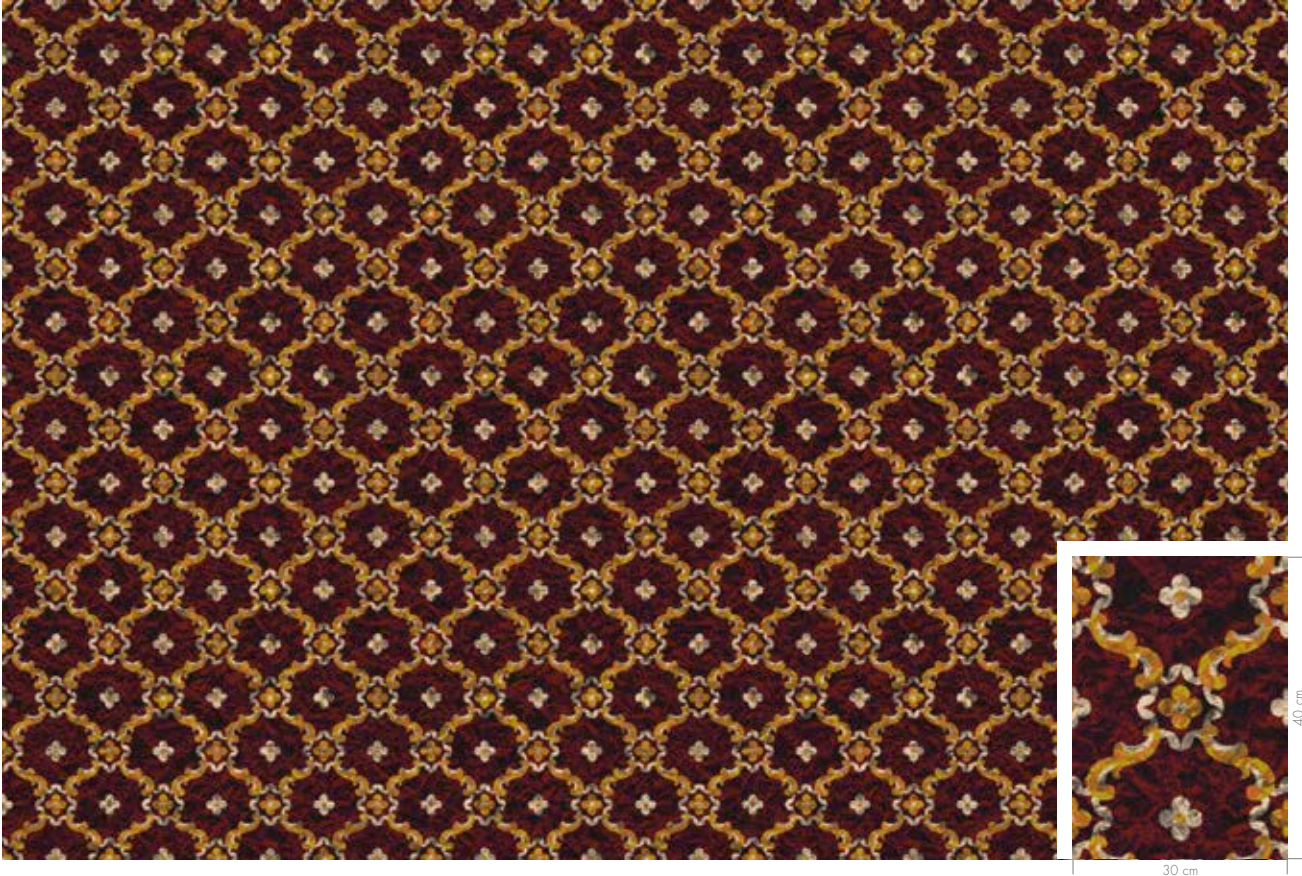

Pattern

AC53 GB8 BL1-2-9 GB9 GB1 GB2 GB3 AC49 GB12

Colour codes for Louise Outfill

GB6 GB7 GB11 AC75

RF52753241 Louise Outfill
w: 97.5 cm x l: 97.5 cm

K5275

RF52753253 Julianne
w: 97.5 cm x l: 97.5 cm

K5275