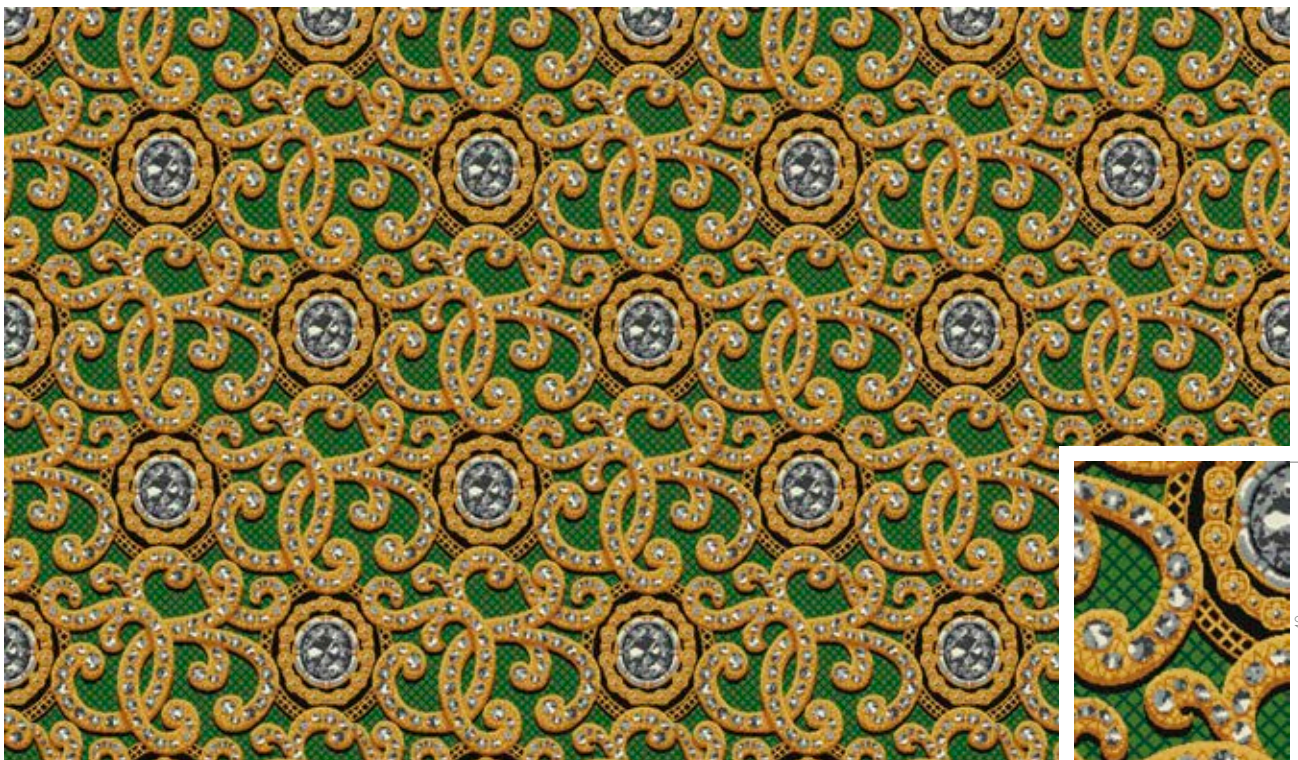

40 cm

30 cm

Background	Diamonds	Stone Settings
<table border="0"> <tr> <td>C1</td> <td>C2</td> <td>C3</td> </tr> <tr> <td>GB6</td> <td>GB7</td> <td>GB12</td> </tr> </table>	<table border="0"> <tr> <td>C4</td> <td>C5</td> <td>C6</td> <td>C7</td> </tr> <tr> <td>GB1</td> <td>BL1-8</td> <td>GB8</td> <td>GB9</td> </tr> </table>	<table border="0"> <tr> <td>C8</td> <td>C9</td> <td>C10</td> <td>C11</td> </tr> <tr> <td>BL1-2</td> <td>GB2</td> <td>GB3</td> <td>AC49</td> </tr> </table>