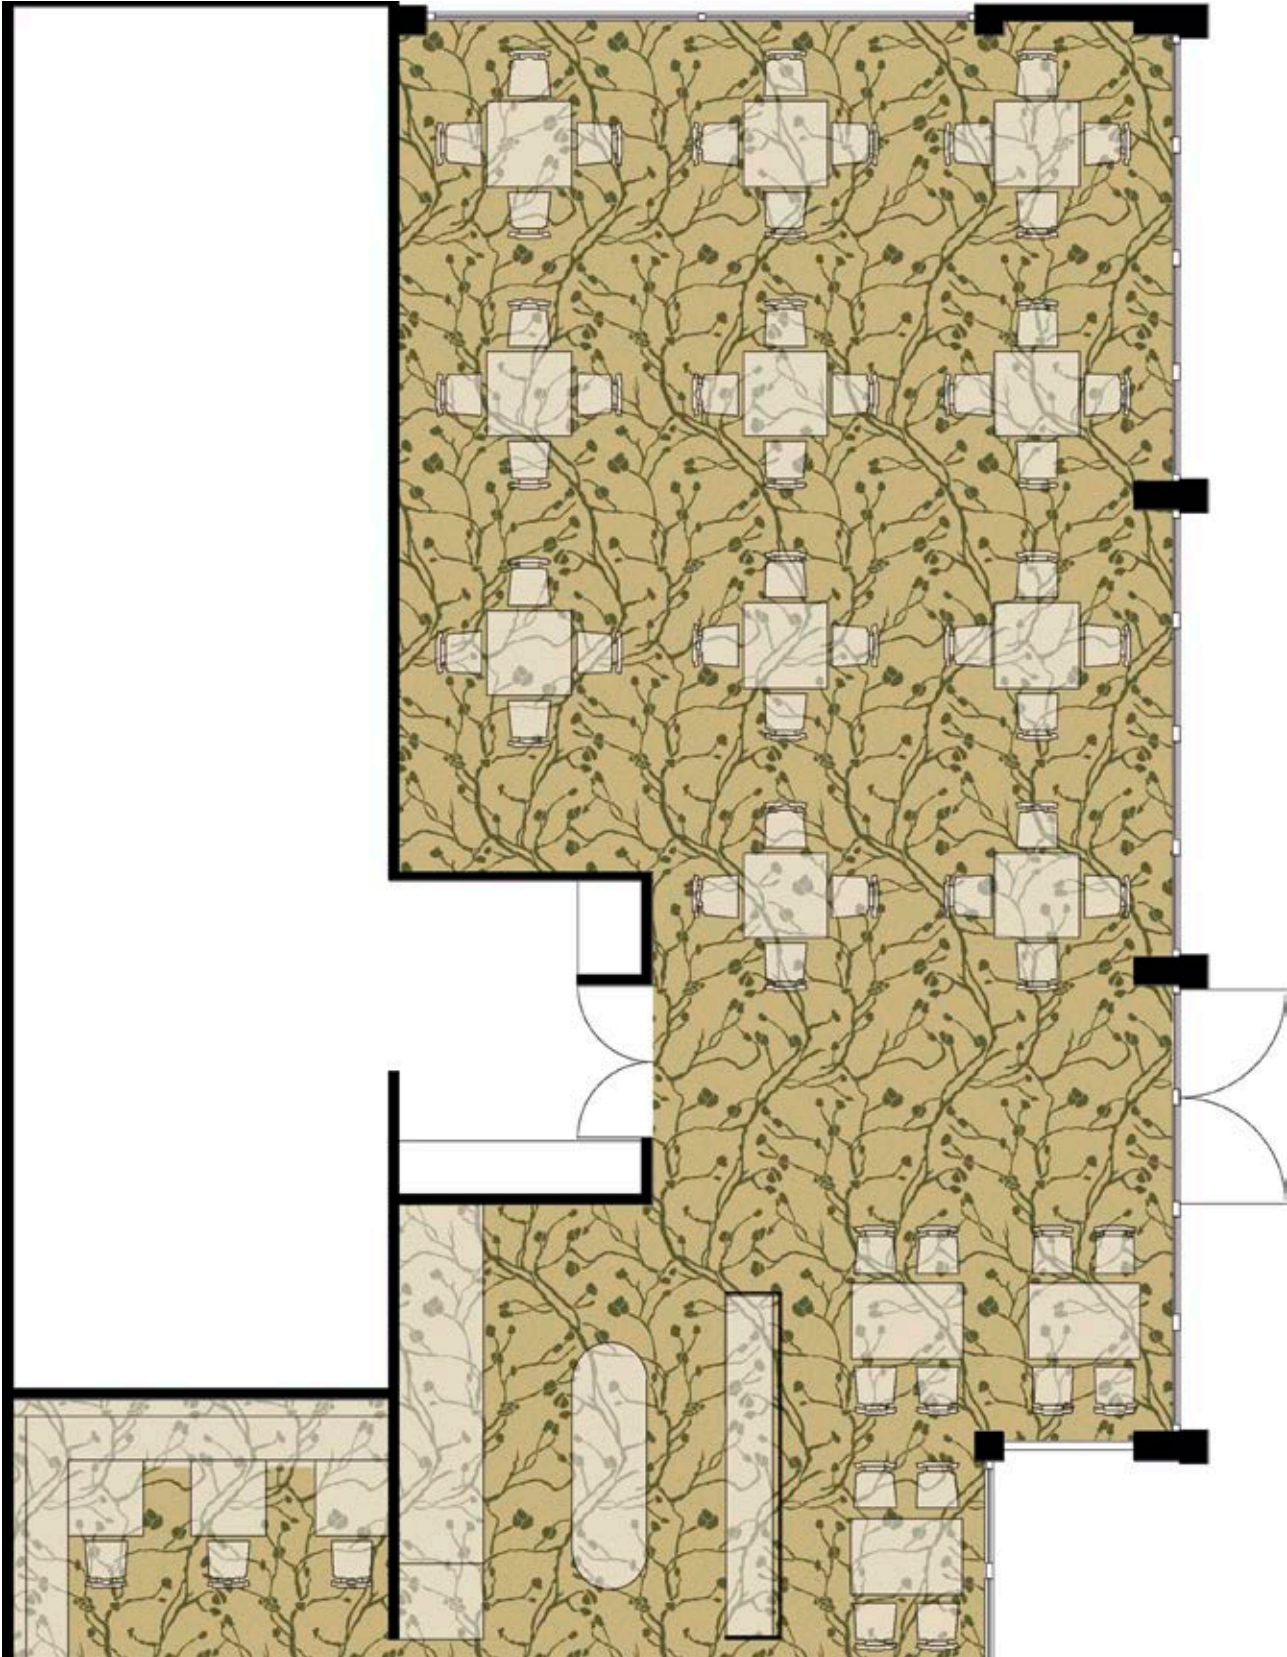

RF52751347 Spring Branch **K5275**
w: 195.0 cm x l: 444.5 cm (background RF52751348 Interweave)