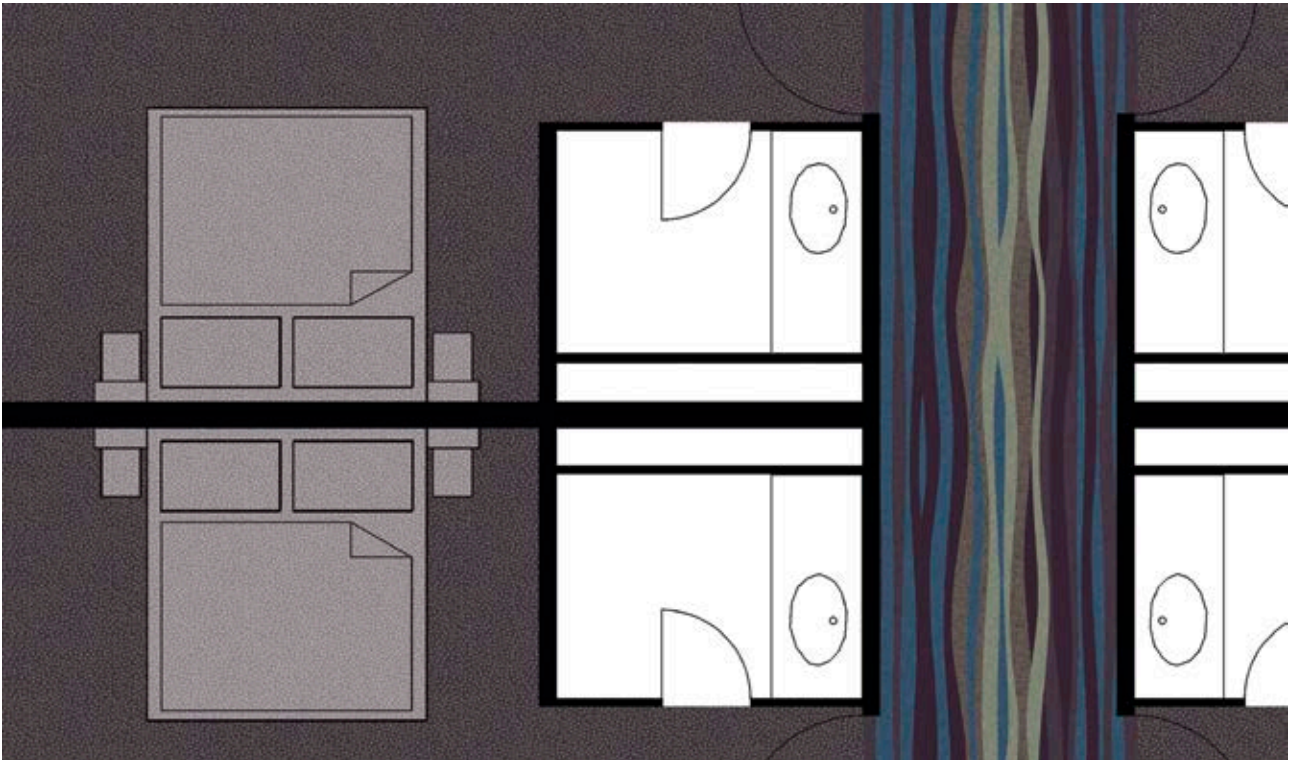

RF52751333 Drops of Water II
RF52751336 River of Life Corridor