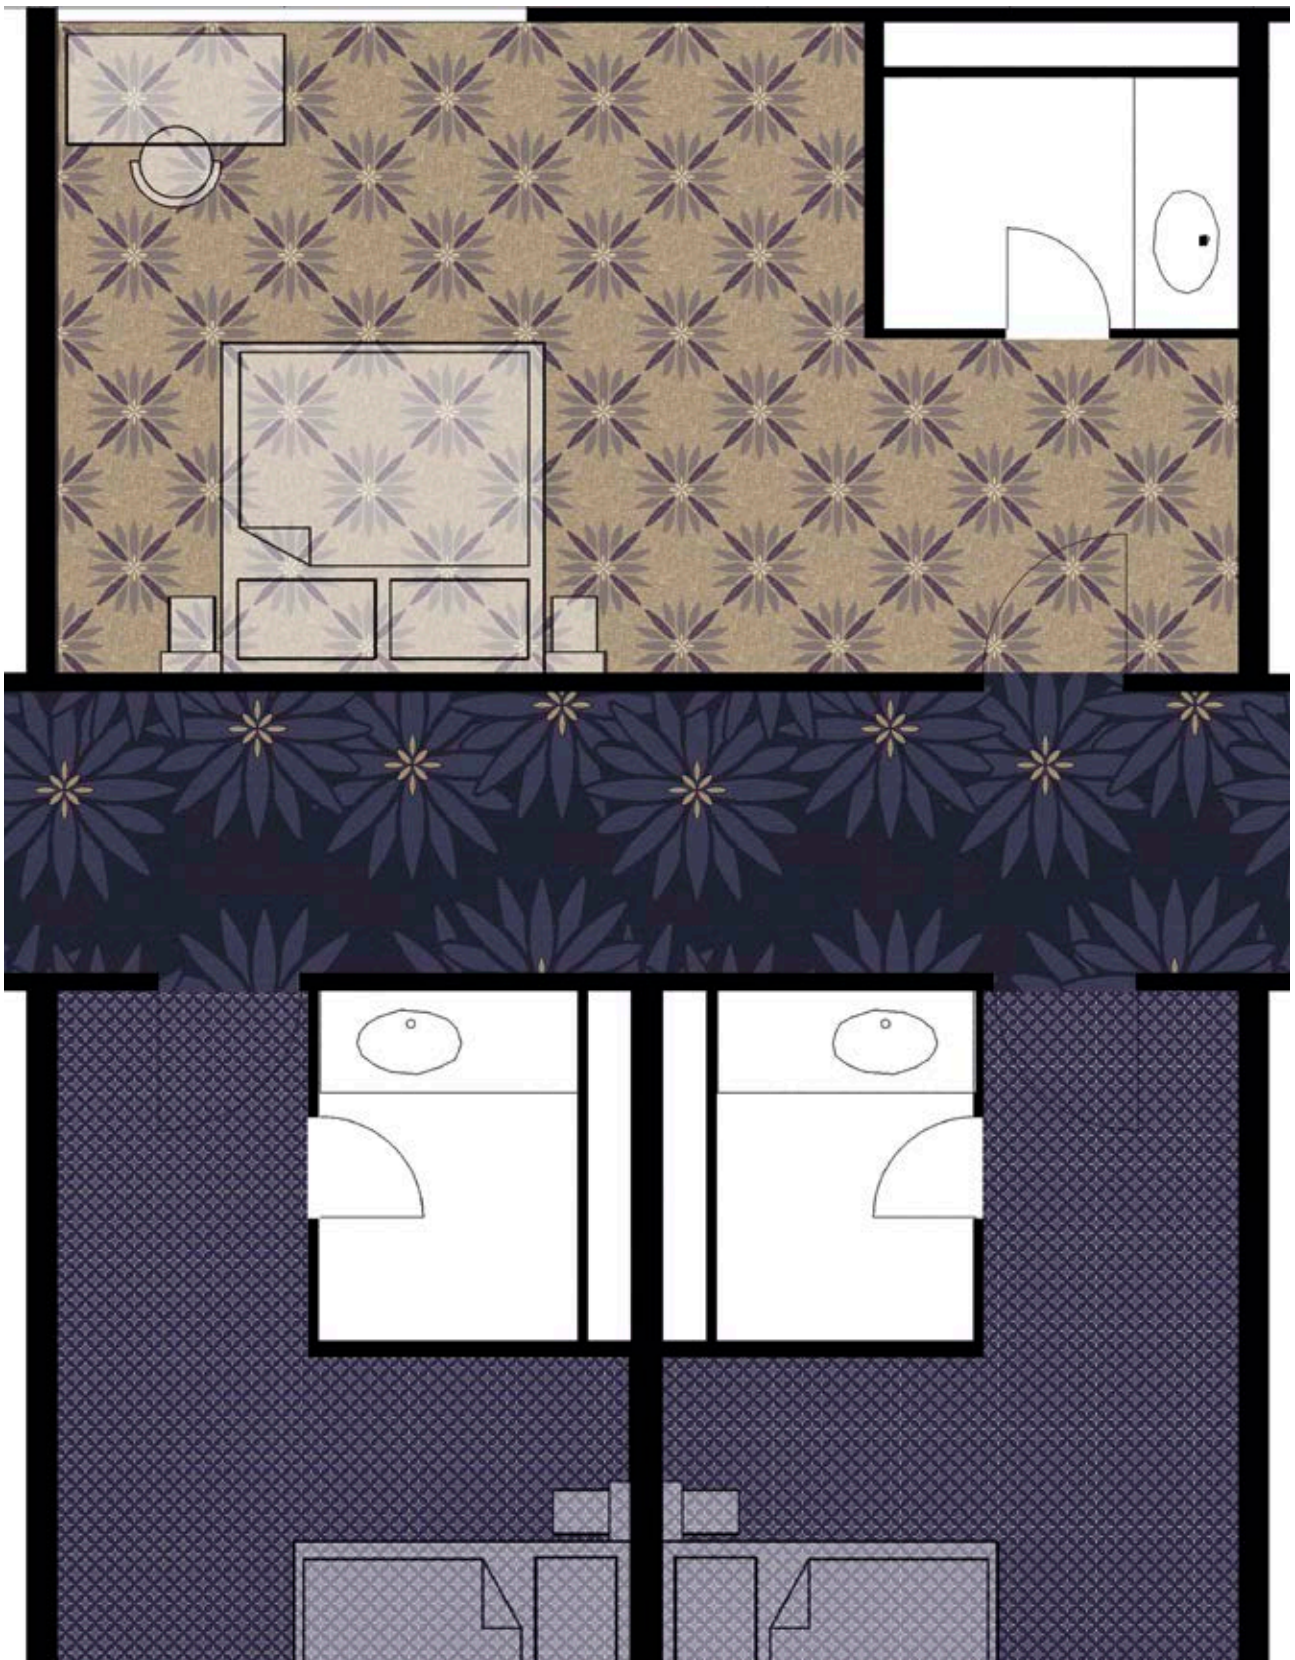

RF52751368 Yoga Corridor
RF52751374 Thyme
RF52751365 Yoga Flower