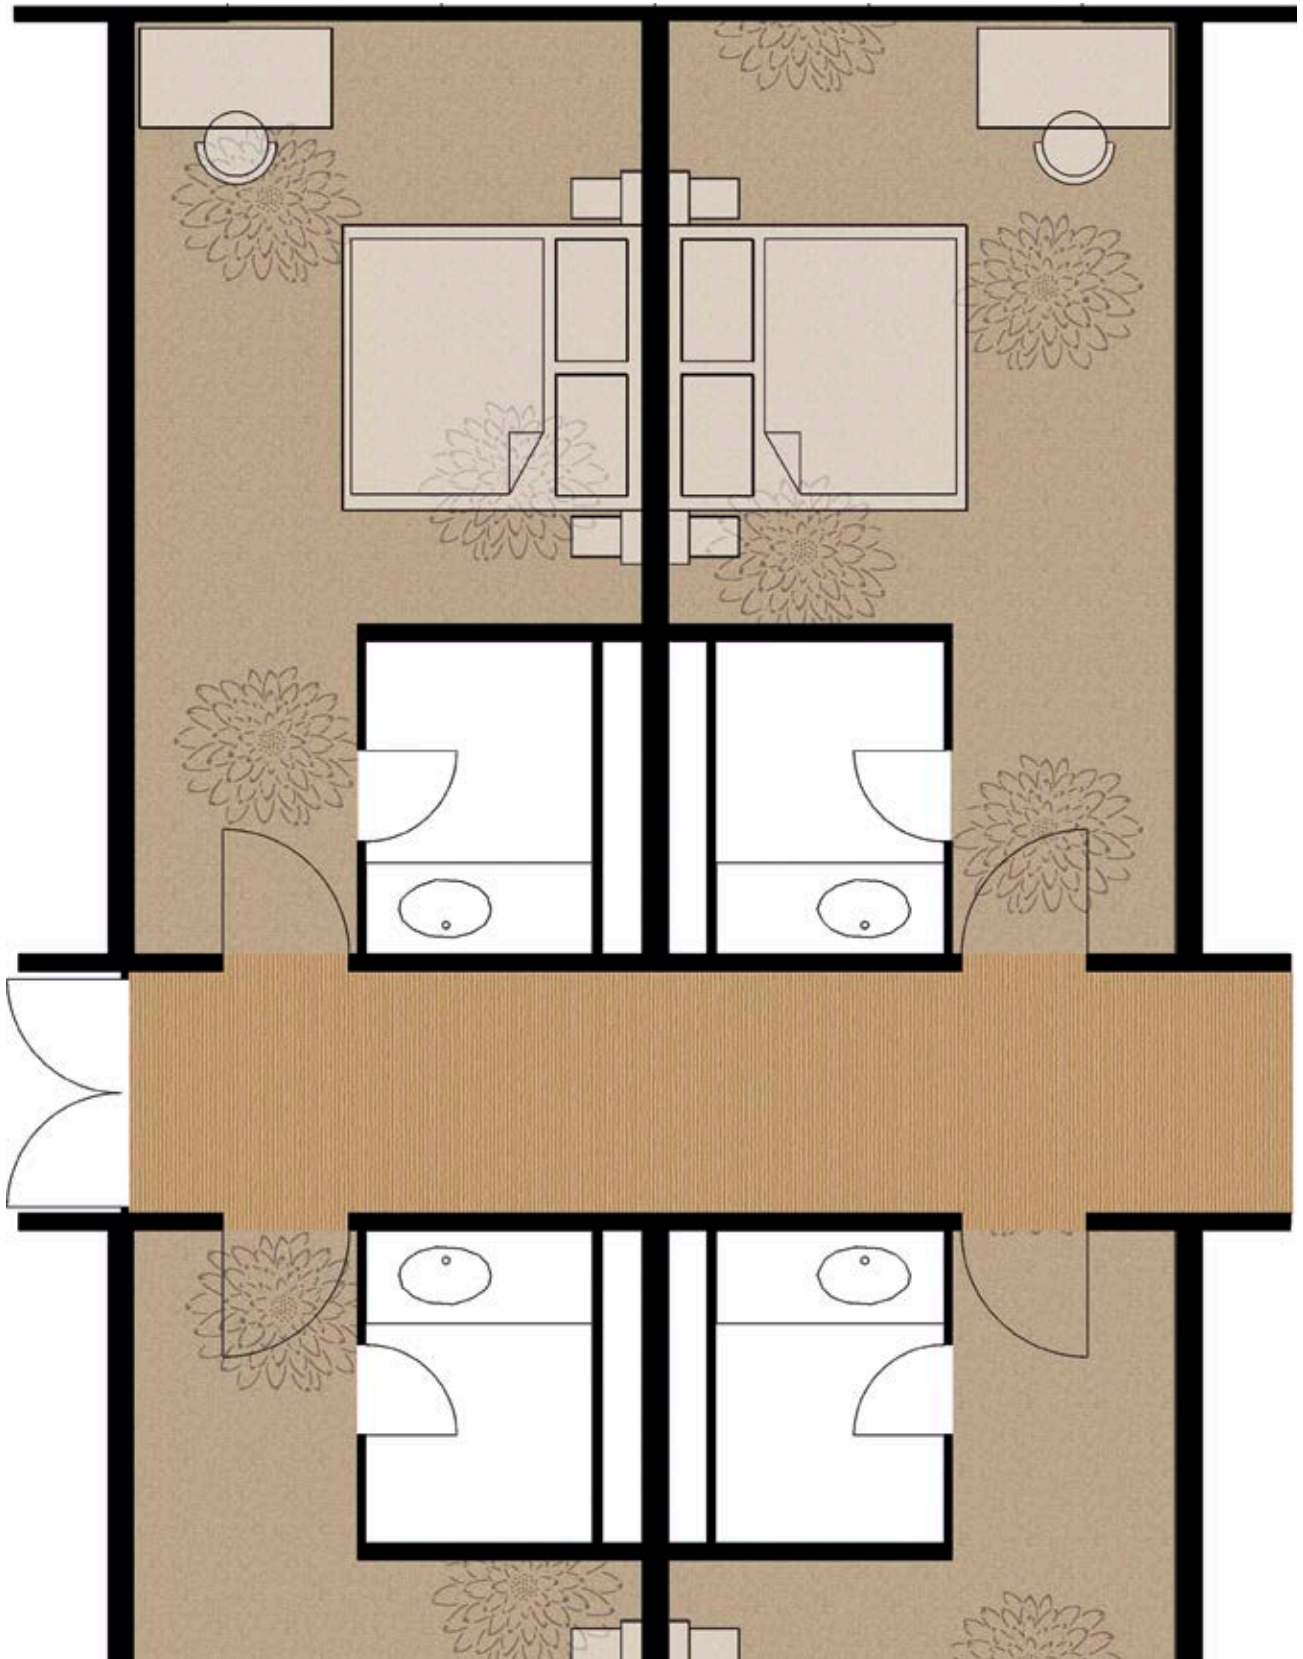

(background RF52751390 Soft Stripe II)

RF52751389 Shadow Flower Bedroom Left

w: 400.0 cm x l: 390.0 cm

K5275

(background RF52751390 Soft Stripe II)

RF52751390 Soft Stripe II

w: 24.4 cm x l: 24.4 cm

K5275